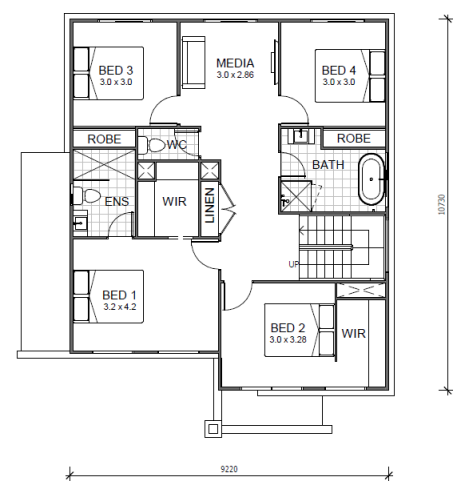

LOT 13 - \$799,800 HOUSE & LAND PACKAGE

4 2 2 LOT SIZE: 418m²

*Artists Impression

PINNACLE | AT THE HEART OF AUSTRAL

1300 814 848 | PINNACLEAUSTRAL.COM.AU

TEMPO LIVING HOUSE & LAND PACKAGE

4 2 2

\$799,800

HOUSE AREA **215m²**

FEATURES

- Essence façade
- Tempo Living Guarantees
- 'Move in Ready' Price
- Driveway
- Floor coverings
- A/C with 5 year warranty
- Quality appliances with 5 year warranty
- 20mm stone to kitchen and all vanities
- Overhead cabinetry with bulkhead
- Soft close doors and drawers
- Freestanding bath
- Sliding mirrored robes

Ground Floor

First Floor

Disclaimer: The developer and all other related companies do not make any representations or give any warranties that the information set out in this document is or will remain accurate or complete at all times and they disclaim all liability for harm, loss, costs, or damage which arises in connection with any use or reliance on the information.