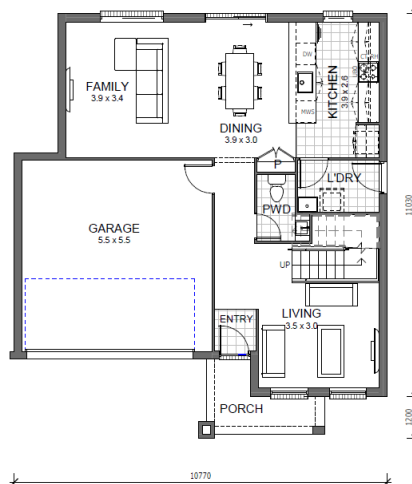

LOT 13 - \$799,800 HOUSE & LAND PACKAGE

4 2 2 LOT SIZE: 418m²

*Artists Impression

PINNACLE | AT THE HEART OF AUSTRAL

1300 814 848 | PINNACLEAUSTRAL.COM.AU

TEMPO LIVING HOUSE & LAND PACKAGE

4 2 2

\$799,800

HOUSE AREA **215m²**

FEATURES

- Essence façade
- Tempo Living Guarantees
- 'Move in Ready' Price
- Driveway
- Floor coverings
- A/C with 5 year warranty
- Quality appliances with 5 year warranty
- 20mm stone to kitchen and all vanities
- Overhead cabinetry with bulkhead
- Soft close doors and drawers
- Freestanding bath
- Sliding mirrored robes

Ground Floor

First Floor

Disclaimer: The developer and all other related companies do not make any representations or give any warranties that the information set out in this document is or will remain accurate or complete at all times and they disclaim all liability for harm, loss, costs, or damage which arises in connection with any use or reliance on the information.